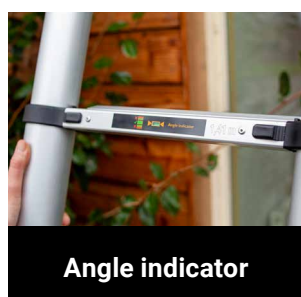

STEP UP YOUR GAME

PROFESSIONAL
Telescopic ladder 3.27 m

BATAVIA
TOOLS TO BUILD

ARTIKEL-NR.: 7063668

www.batavia.eu

PROFESSIONAL

Telescopic ladder 3.27 m

- For professional indoor and outdoor use
- Safe – soft close technology
- Batavia's unique Angle indicator (AI), to ensure safe usage between 65° and 75° degrees
- Light, compact, aluminium construction
- Rubber wall mount caps for increased grip and surface protection when put against a wall
- Extra wide steps for increased safety and more comfort
- Balancing bar for more safety and balance
- Working height of 4 m
- Ladder standing height indication (engraved) per step
- Extended length 3.27 m – 10 rungs

Increased grip

Soft close technology

Increased comfort

Min. 0.83 m Max. 3.27 m

Angle indicator -
Increased safety

Technical information

Number of rungs:	10 (11)
Length min.:	0.83 m
Length max.:	3.27 m
Working height:	4 m
Width:	83.5 cm (with balancing bar)
Carrying capacity:	150 kg
Product weight without accessories:	11.8 kg
Product dimensions (L x W x H):	83 – 327 x 83.5 x 8 cm

Delivery includes

	Telescopic ladder
	Balancing bar
	Protective bag

Certificates

	EN 131, TUV
--	-------------

Logistical data

Item-No.:	7063668
EAN:	4050255044140
HS code:	7616 9990
Dimensions unit packaging (L x W x H):	52.5 x 86.0 x 84.8 cm
Gross weight unit packaging:	12.5 kg
Quantity / Export carton:	1 pcs
Quantity / Pallet:	21 pcs
20'GP:	680 pcs
40'GP:	1500 pcs
40'HC:	1700 pcs