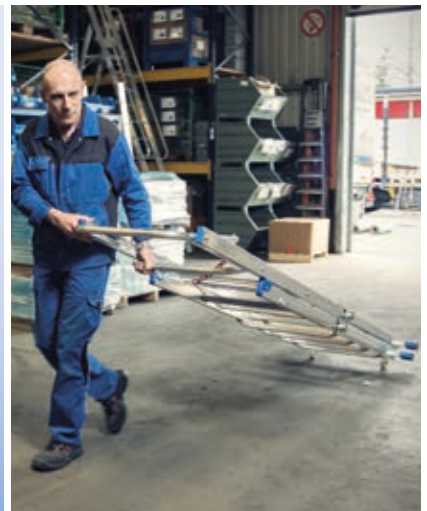

NEW

STABILO[®] Professional

Telescopic platform ladder

Height-adjustable telescopic platform ladder with large platform and U-shaped safety rail with security cordon for safe stand and integrated castors for back protection during transport.

- + Extra large platform: 500 x 450 mm
- + Working height up to 4.60 m
- + Different heights can be reached comfortable and fast thanks to the height-adjustment through the ClickMatic-System
- + Sturdy stabiliser with integrated transport castors for extra safety and easy transport
- + Integrated pull and push protecting device for a maximum of safety
- + Safety top rail with security cordon for an all around safe and large-area workplace
- + Thanks to a width of only 900 mm the ladder can stand directly at the objects

i Height-adjustable (6-8 rungs) and
Height-adjustable (8-10 rungs)

Number of rungs height adjustable				6	7	8	8	9	10
1		A up to approx.	in m	3,55	3,80	4,10	4,10	4,35	4,60
		B approx.	in m	1,55	1,80	2,10	2,10	2,35	2,60
2		C approx.	in m	2,85	3,15	3,45	3,45	3,70	4,00
Stabiliser width approx.			in m	0,80				0,90	
Product weight approx.			in kg	20,0				23,0	
	Width (B) approx.		in m	0,67				0,67	
	Depth (T) approx.		in m	0,21				0,21	
	Length (L) approx.		in m	2,88				3,48	
Art.-No.				127624				127648	